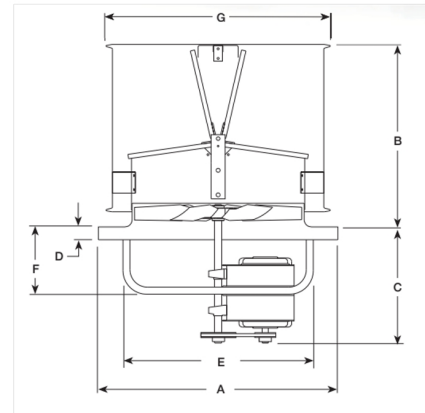

- 48 inch steeply pitched, fabricated steel propeller for low sound levels
- 58 x 58 inch base with prepunched mounting holes for easy attachment to roof curb
- 54.5 x 54.5 inch recommended roof opening

| A     | B     | C         | D       | E        | F        | G     |
|-------|-------|-----------|---------|----------|----------|-------|
| 58 in | 40 in | 19.375 in | 1.75 in | 52.75 in | 11.75 in | 56 in |