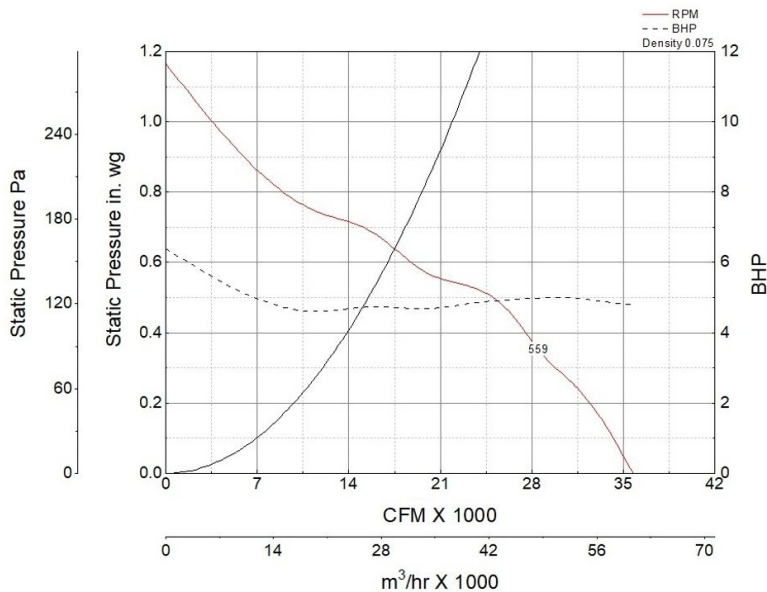

- 48 inch steeply pitched, fabricated steel propeller for low sound levels
- 58 x 58 inch base with prepunched mounting holes for easy attachment to roof curb
- 54.5 x 54.5 inch recommended roof opening

### Performance Characteristics