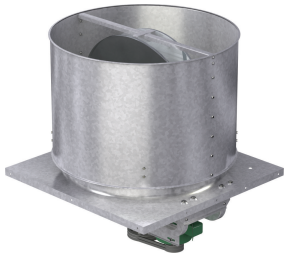

SKU  
RBU-2L48-50X-QD

Job Name:  
Mark:  
Submitted By:  
Date: 04/24/2025

## Axial Upblast Exhaust Fan, Product # RBU-2L48-50X-QD

Model RBU is an upblast axial exhaust fan designed to discharge air and contaminants up and away from the roof deck for commercial and industrial applications like warehouses, manufacturing facilities and distribution centers. Utilizing a welded steel propeller, this belt-driven fan is designed to run at lower RPMs, producing lower sound levels and is recommended for sound sensitive applications. The motor is located inside of the airstream and is cooled as air exhausts over the motor.

- 48 inch steeply pitched, fabricated steel propeller for low sound levels
- 58 x 58 inch base with prepunched mounting holes for easy attachment to roof curb
- 54.5 x 54.5 inch recommended roof opening

### Construction Features

|                           |                                 |
|---------------------------|---------------------------------|
| Housing Material          | Galvanized Steel                |
| Drive Type                | Belt Drive                      |
| Impeller Type             | Propeller                       |
| Impeller Material         | Steel                           |
| Includes                  | Steel butterfly damper          |
| Certifications            | AMCA Sound & Air<br>UL/cUL 705  |
| Drive Package Description | Drives Assembled                |
| Required Accessory        | Roof curb for new installations |