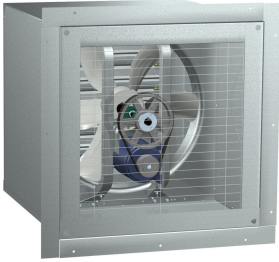

SKU
H-20

Job Name:
Mark:
Submitted By:
Date: 04/08/2025

Wall Housing, For 20 In Sidewall Prop Fan, Product # H-20

Wall housings are the safest, most efficient and sturdy platform for mounting sidewall propeller fans and their optional accessories. They are designed to reduce installation time and provide maximum installation flexibility.

Performance Characteristics

No Fan Curve Available.

California Residents

⚠ WARNING

This product can expose you to chemicals including cadmium used in the processing of corrosion resistant metal and fasteners, which is known to the State of California to cause cancer and birth defects or other reproductive harm. For more information visit www.P65Warnings.ca.gov