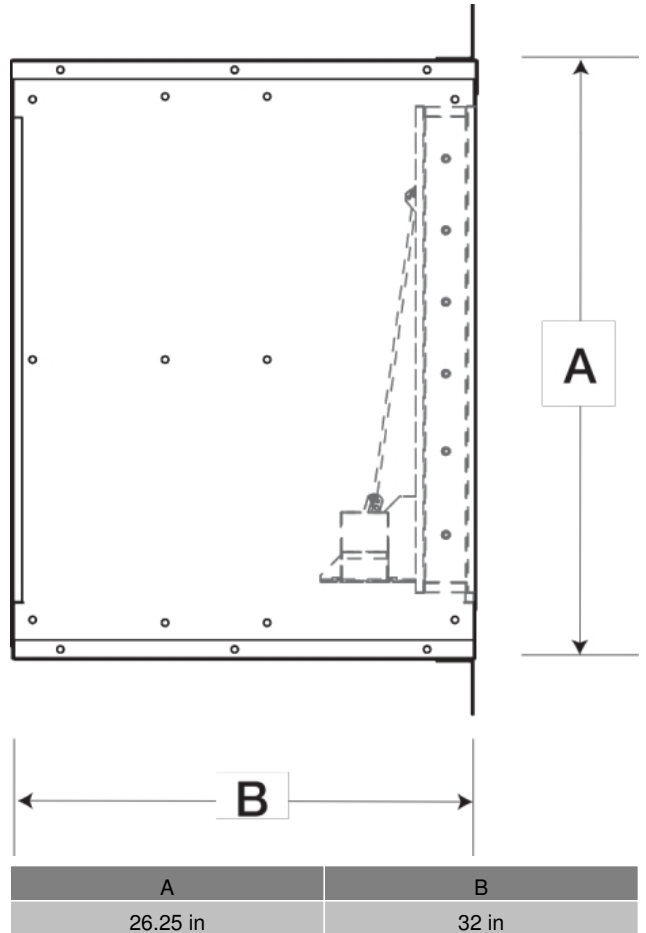

SKU
H-20

Job Name:
Mark:
Submitted By:
Date: 04/08/2025

Wall Housing, For 20 In Sidewall Prop Fan, Product # H-20

Wall housings are the safest, most efficient and sturdy platform for mounting sidewall propeller fans and their optional accessories. They are designed to reduce installation time and provide maximum installation flexibility.