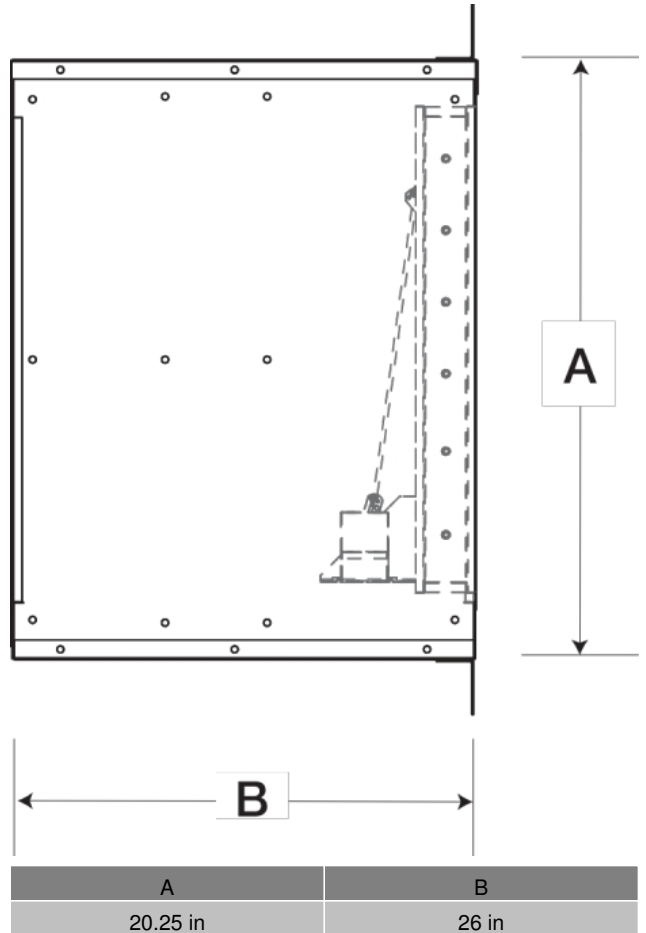

SKU
H-14

Job Name:
Mark:
Submitted By:
Date: 04/18/2025

Wall Housing, For 14 In Sidewall Prop Fan, Product # H-14

Wall housings are the safest, most efficient and sturdy platform for mounting sidewall propeller fans and their optional accessories. They are designed to reduce installation time and provide maximum installation flexibility.