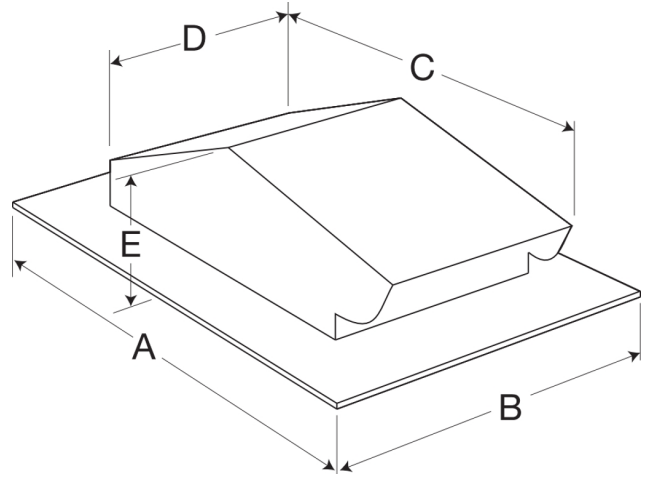

SKU
RJ-6x9

Job Name:
Mark:
Submitted By:
Date: 04/11/2025

Pitched Roof Cap, Model RJ-6x9, For Models SP/CSP, Product # RJ-6x9

Pitched roof cap discharge accessory constructed of steel with black enamel finish. Includes integral flashing flash, built-in birdscreen and damper.

A	B	C	D	E
18.75 in	14.25 in	14.5 in	10.375 in	6.5 in

Performance Characteristics

No Fan Curve Available.

Construction Features

Includes	Birdscreen Damper Flashing flange
----------	---

California Residents